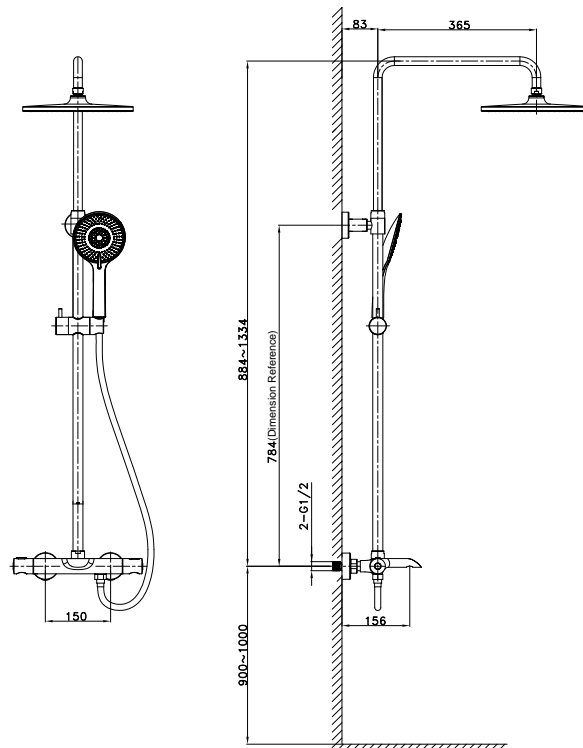

## Thermostatic 3 in 1 Shower Set

### Product Specifications

- Dimension : Refer as below
- Material (shower hose) : ABS
- Material (hand shower) : ABS
- Material (shower head) : ABS
- Material (shower pipe) : Brass
- Finishing : Gunmetal

### Technical Drawing

All dimension are in mm.

Rev	0.1
Date	19.07.2022

**DISCLAIMER** : While every effort has been made to ensure factual accuracy, the information presented is subject to changes due to requirements in different sites, markets and / or countries. Rigel reserves the right to make the necessary amendments at any time without prior notice.